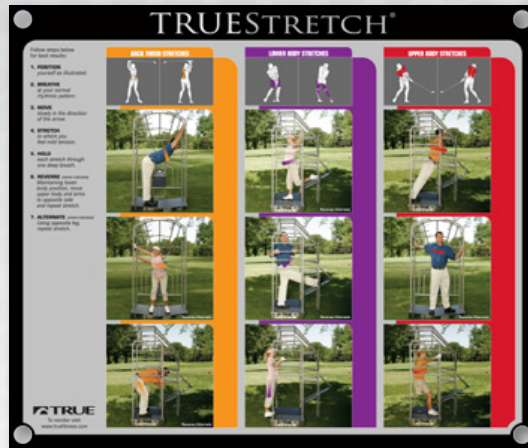

FRAME	Frame	Structural Tubular Steel Frame
	Finish	Powder Coat Paint
	Base Surface	Polyethylene Platform with Non-Skid Rubber Padding
PHYSICAL SPECIFICATIONS	Footprint	87"H x 48"W x 57"D (221 cm x 122cm x 145 cm)
	Weight	180 lbs (82 kg)
	Shipping Weight	246 lbs (112 kg)
	Maximum User Weight	500 lbs (227 kg)
WARRANTY	Warranty Classification	Parts 1 Year, Labor 1 Year

Warranties outside the U.S. and Canada may vary - Please contact your dealer for details. Specifications subject to change without notice.